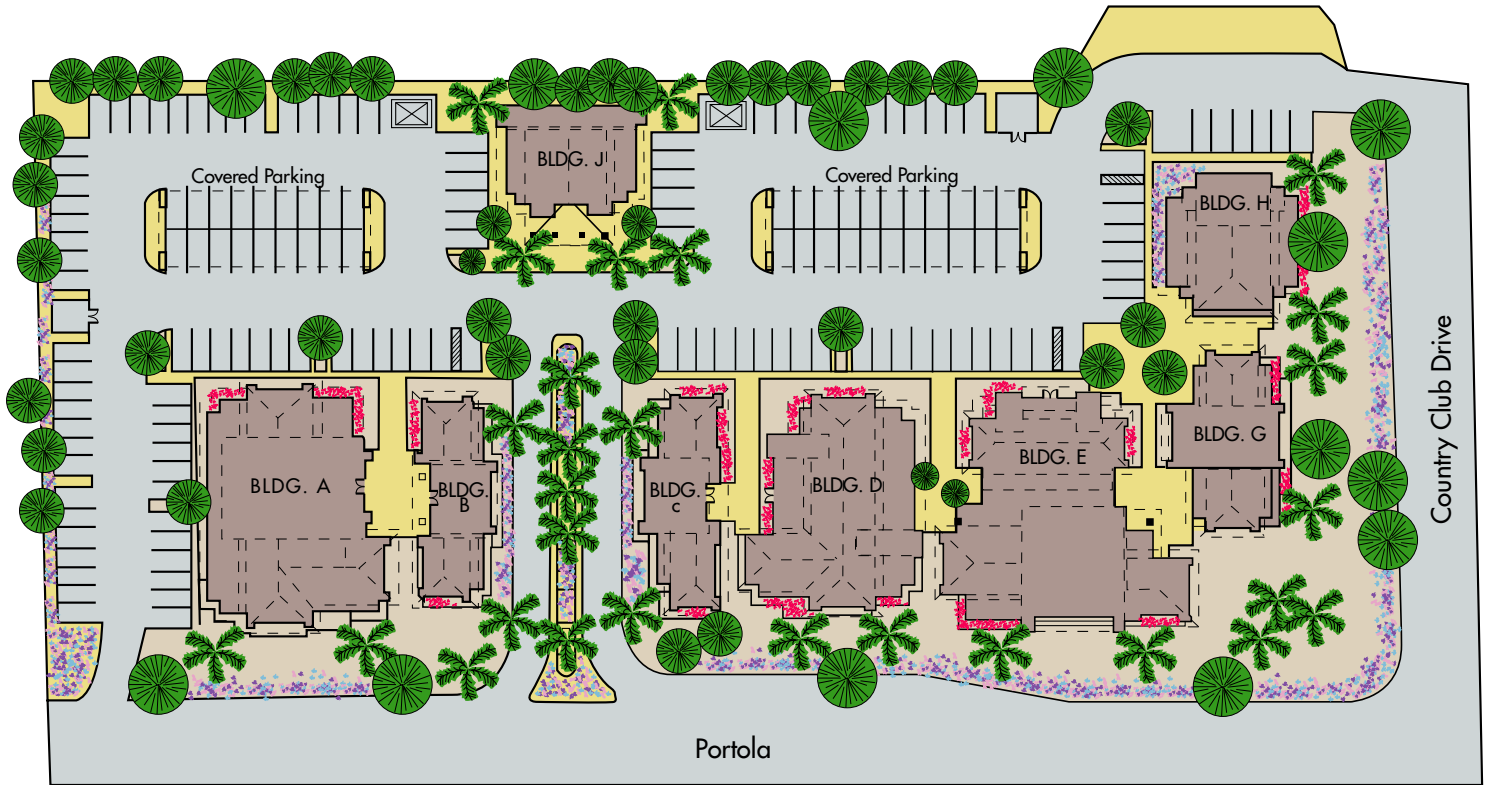

Cornerstone Plaza

74-000 Country Club Drive
Palm Desert, California 92260

Cornerstone Plaza

74-000 Country Club Drive
Palm Desert, California 92260

FEATURES

- Contemporary architectural lines with natural stonework and metal roofing
- Single Story Buildings
- Located on the highly visible corner of Country Club Drive and Portola Avenue
- Great location adjacent to the Desert Willow Golf Resort
- Across the street from the Marriott's Desert Springs hotel and minutes from the California State University campus
- Convenient and quick access to Interstate 10 and downtown Palm Desert
- Suites range from approximately 500 square feet to 7,900 square feet
- Beautiful floor to ceiling windows
- Covered parking
- Professional Office/Medical/Retail/Restaurant