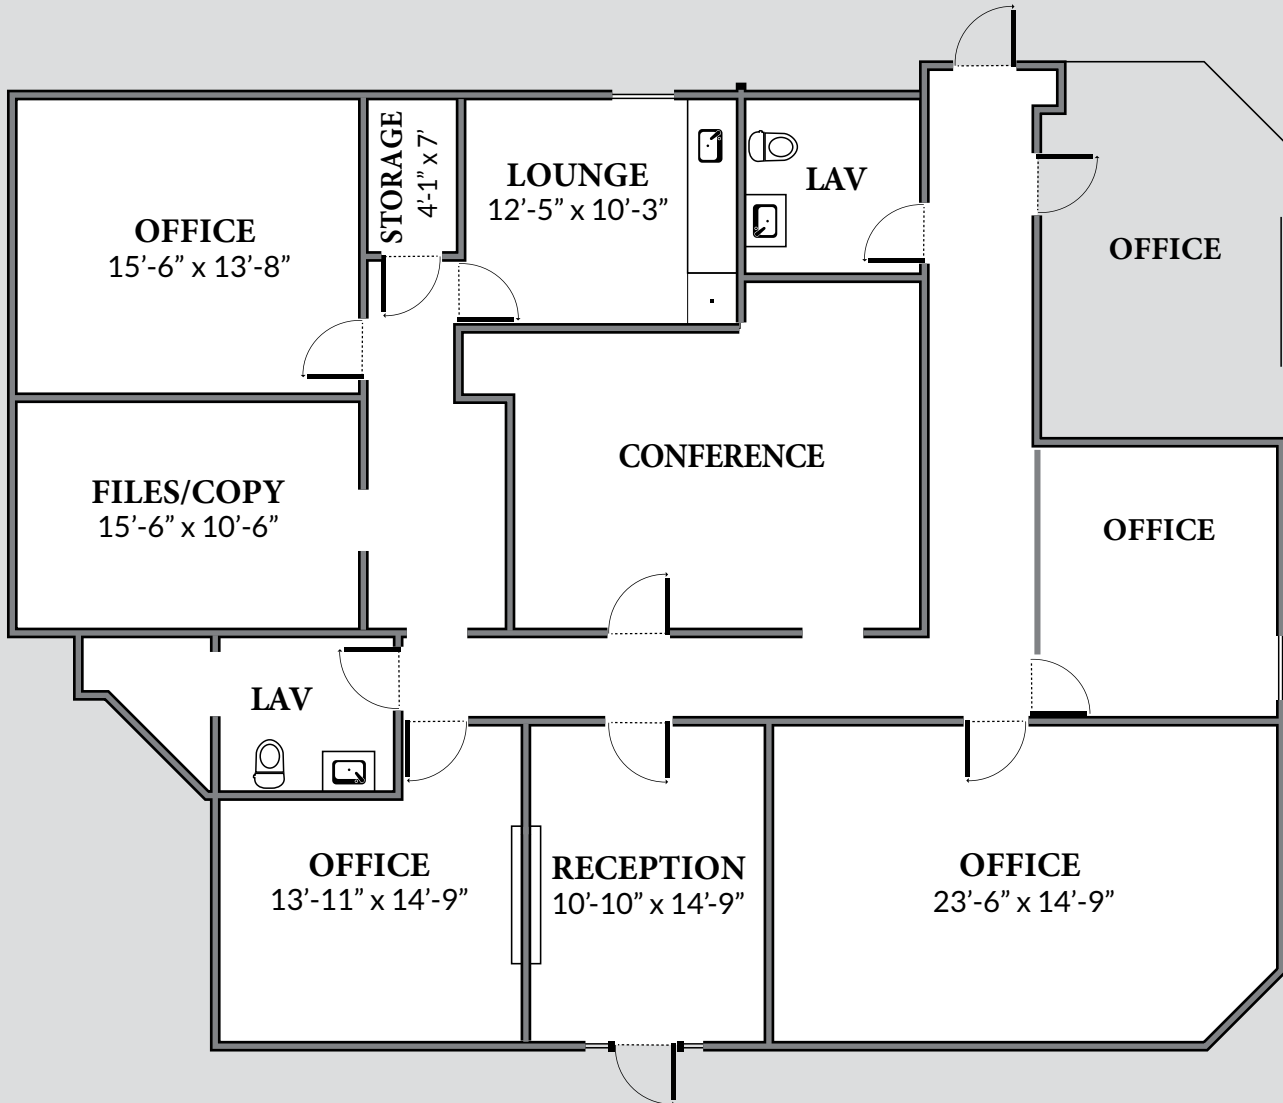

## SUITE F-2

+/- 2730 sq ft

(All square footage and dimensions are approximate)

**AGUA BLANCA PLAZA**

41-750 Rancho Las Palmas Dr.  
Rancho Mirage, CA 92270